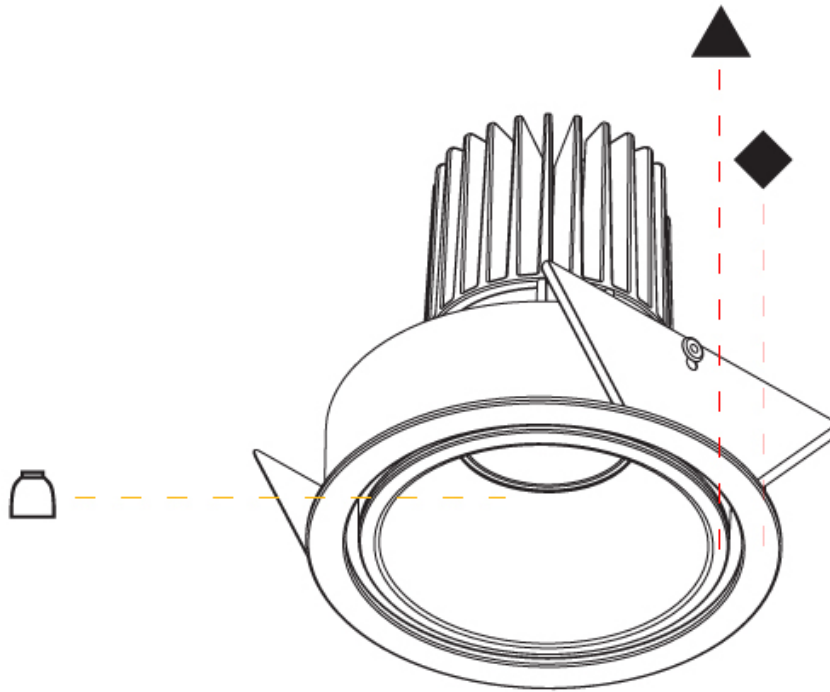

INVADER ADJUSTABLE RECESSED

A35601-

PROJECT	_____
TYPE	_____
SPECIFIER	_____
QUANTITY	_____
DATE	_____