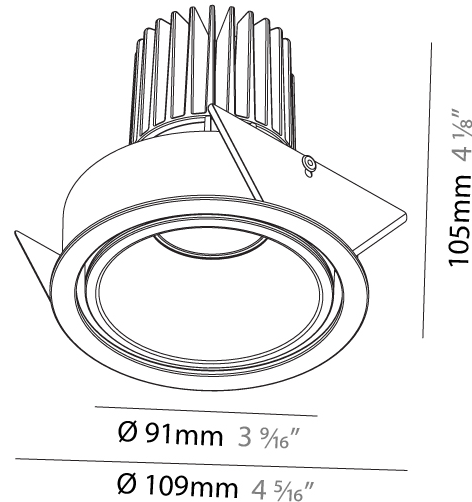

1. To build a product code in our configurator select the specify button on the base model # product page
2. To build a manual product code on this datasheet choose from the options listed below in blue font and add the suffix to the base model #

GENERAL

Series: Invader Standard
Subseries: Invader Adjustable
Brand: Prolicht
Division: Architectural
Mounting Type: Recessed
Mounting Location: Ceiling
Subcategory: Downlight

PHYSICAL

Shape: Round
Diameter (mm): 109
Diameter (in): 4 5/16
Height (mm): 105
Height (in): 4 1/8
Min. Recessing Depth (mm): 120
Min. Recessing Depth (in): 4 3/4
Light Distribution: Adjustable / Downlight
Weight (kg): 0.421
Weight (lbs): 0.93
Fixture Finish: [SSR / BKV / CWI / CRY / HAB / UFT / ITA / RUA / FTG / MYG / LOD / PUS / FRO / FUP / KIA / POP / BLS / SPG / MEY / GOH / GUM / CHC / COM / ABZ / JAG / OBR / MOS / ROR](#)
Fixture Material: Aluminum
Cut-out Measurements: 104mm / 4 1/8"

ELECTRICAL

Lamp Type: LED
Input Wattage (W): 16.5
Total Output Wattage (W): 15
Dimming: Dali Dimming
Driver Included: No
Driver Location: Recessed Housing
Input Voltage (V): 120
Constant Current (MA): 350

LED

Number of LEDs: 1
Max. Delivered Lumen (lm): 760
Nominal Lumen (lm): 1140
CRI: >90 CRI
Lamp Life (hrs): 50000

OPTICAL

Reflector: [20 / 40 / 60](#)
Adjustability: Rotational 180°; Tilt 30°

RATINGS AND CERTIFICATIONS

Certified By: CSA Certified to UL and CSA Standards
IP rating: IP20