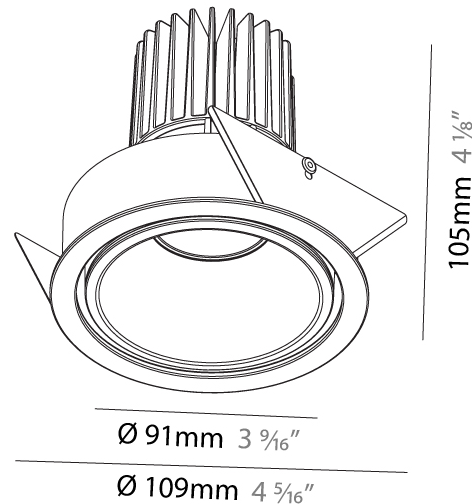

1. To build a product code in our configurator select the specify button on the base model # product page
2. To build a manual product code on this datasheet choose from the options listed below in blue font and add the suffix to the base model #

GENERAL

Series: Invader Standard
Subseries: Invader Adjustable
Partner: Prolicht
Division: Architectural
Installation: Recessed
Product Type: Downlight
Mounting Location: Ceiling
Light Distribution: Adjustable / Downlight

PHYSICAL

Aperture Sizes - Downlights: 2"
Shape: Round
Diameter (mm): 109
Diameter (in): 4 5/16
Height (mm): 105
Height (in): 4 1/8
Min. Recessing Depth (mm): 120
Min. Recessing Depth (in): 4 3/4
Weight (kg): 0.421
Weight (lbs): 0.93
Fixture Finish: SSR / BKV / CWI / CRY / HAB / UFT / ITA / RUA / FTG / MYG / LOD / PUS / FRO / FUP / KIA / POP / BLS / SPG / MEY / GOH / CHC / COM / ABZ / JAG / OBR / MOS / ROR
Fixture Material: Aluminum
Cut-out Measurements: 104mm / 4 1/8"

ELECTRICAL

Lamp Type: LED
Input Wattage (W): 16.5
Total Output Wattage (W): 15
Dimming: Dali Dimming
Driver Included: No
Driver Location: Recessed Housing
Input Voltage (V): 120
Constant Current (MA): 350

LED

Number of LEDs: 1
Max. Delivered Lumen (lm): 760
Nominal Lumen (lm): 1140
CRI: >90 CRI
Lamp Life (hrs): 50000

OPTICAL

Reflector: 20 / 40 / 60
Adjustability: Rotational 180°; Tilt 30°

RATINGS AND CERTIFICATIONS

Certified By: CSA Certified to UL and CSA Standards
IP rating: IP20