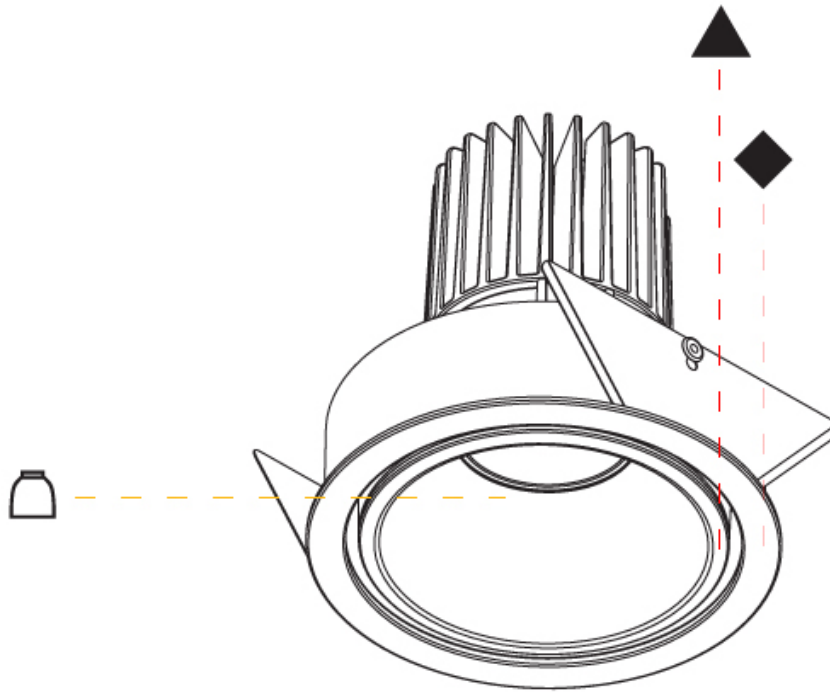

INVADER ADJUSTABLE RECESSED

A35539-

PROJECT	_____
TYPE	_____
SPECIFIER	_____
QUANTITY	_____
DATE	_____