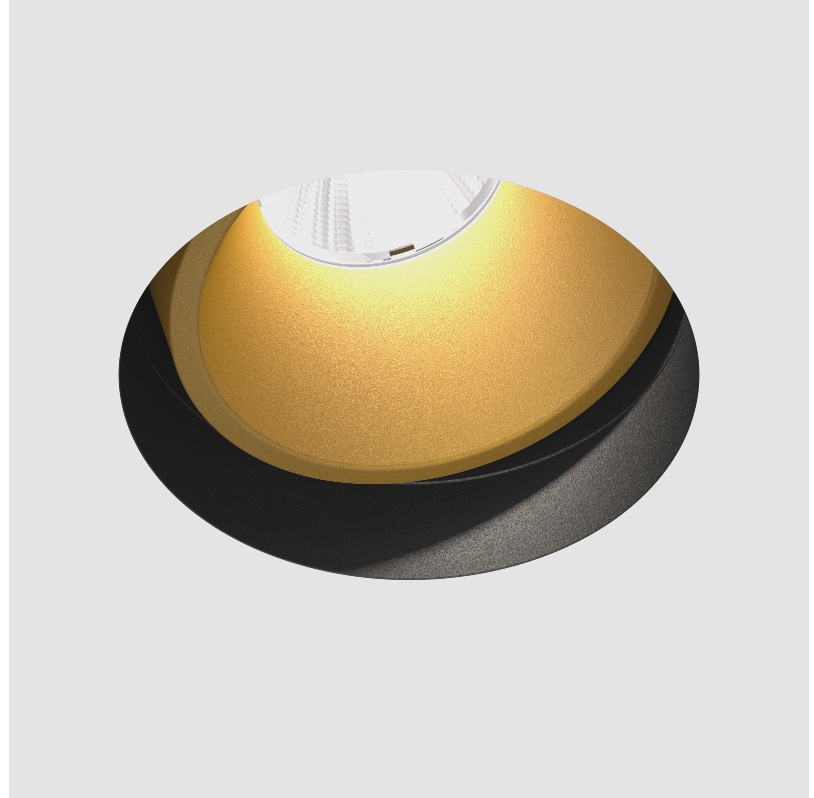

PHYSICAL

Shape: Round
Diameter (mm): 90
Diameter (in): 3 9/16
Height (mm): 126
Height (in): 4 15/16
Ceiling Thickness (mm): 10 / 12.5 / 15
Ceiling Thickness (in): 3/8 or 1/2 or 9/16
Min. Recessing Depth (mm): 115
Min. Recessing Depth (in): 4 1/2
Light Distribution: Adjustable / Direct
Weight (kg): 0.65
Weight (lbs): 1.43
Fixture Finish: SSR / BKV / CWI / CRY / HAB / UFT / ITA / RUA / FTG / MYG / LOD / PUS / FRO / FUP / KIA / POP / BLS / SPG / MEY / GOH / GUM / CHC / COM / ABZ / JAG / OBR / MOS / ROR
Fixture Material: Aluminum
Cut-out Measurements: 115mm / 4 1/2"
Upon Request: Unique Sizes Unique Ceiling Thickness

ELECTRICAL

Lamp Type: LED (Zhaga Standard)
Input Wattage (W): 16.5
Total Output Wattage (W): 14.7
Dimming: Dali Dimming
Driver Included: No
Driver Location: Recessed Housing
Driver Type: Constant Current - 120Vac
Driver Class: Class 2
Housing: See components
Input Voltage (V): 120
Constant Current (MA): 350

LED

Number of LEDs: 1
Color Temperature (°K): Warm Dim
Max. Delivered Lumen (lm): 770
CRI: >90 CRI
Lamp Life (hrs): 50000
Upon Request: RGB-W Tunable White Special Color Temperature Special LED

OPTICAL

Reflector: 20 / 40 / 60
Adjustability: Rotational 180°; Tilt 30°

RATINGS AND CERTIFICATIONS

Certified By: Certified for North American Standards
IP rating: IP20