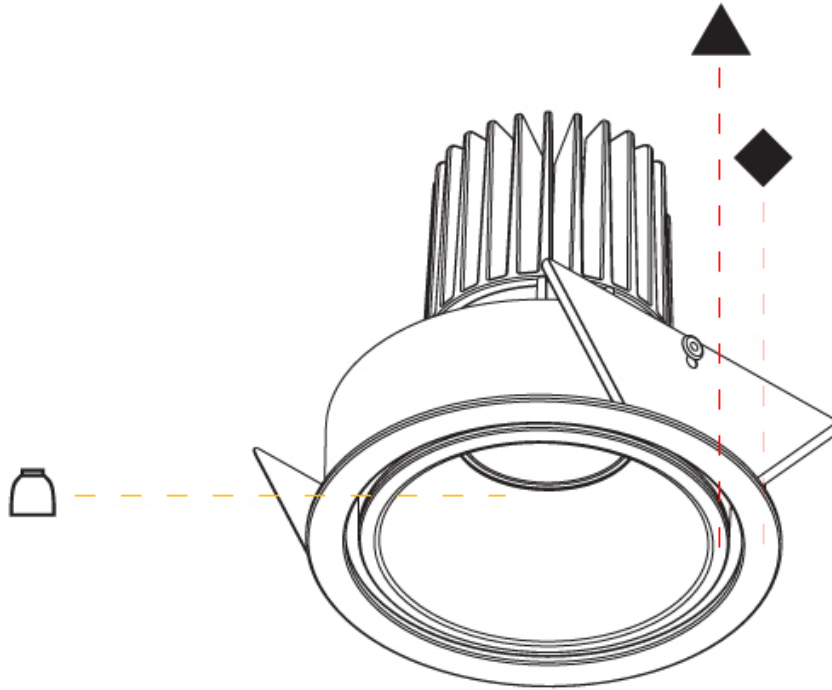

INVADER ADJUSTABLE RECESSED

A35539-

PROJECT	_____
TYPE	_____
SPECIFIER	_____
QUANTITY	_____
DATE	_____

A